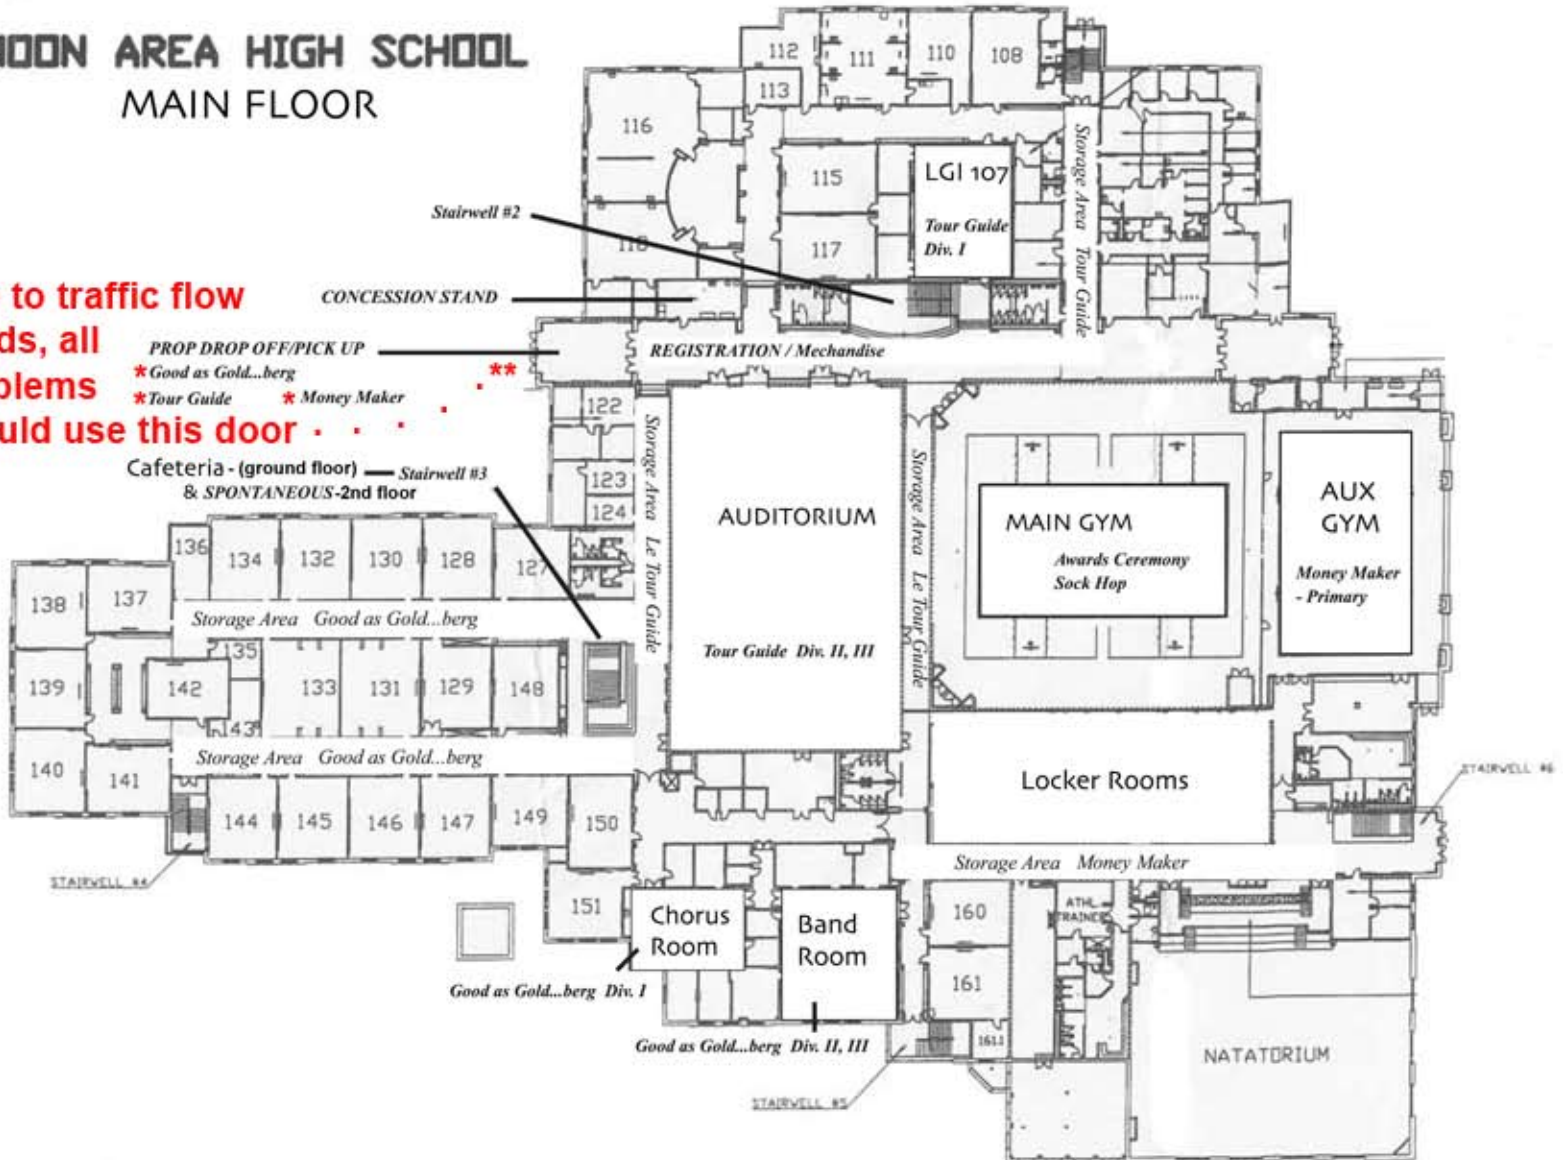

MOON AREA HIGH SCHOOL MAIN FLOOR

**Due to traffic flow
needs, all
problems
should use this door . . .**

PROP DROP OFF/PICK UP

- * Good as Gold...berg
- * Tour Guide
- * Money Maker

CONCESSION STAND

Cafeteria - (ground floor) & SPONTANEOUS-2nd floor

Stairwell #3

REGISTRATION / Merchandise

AUDITORIUM

Tour Guide Div. II, III

MAIN GYM

Awards Ceremony
Sock Hop

AUX
GYM

Money Maker
- Primary

Locker Rooms

STAIRWELL #6

Storage Area Money Maker

Chorus
Room

Band
Room

Good as Gold...berg Div. I

Good as Gold...berg Div. II, III

STAIRWELL #5