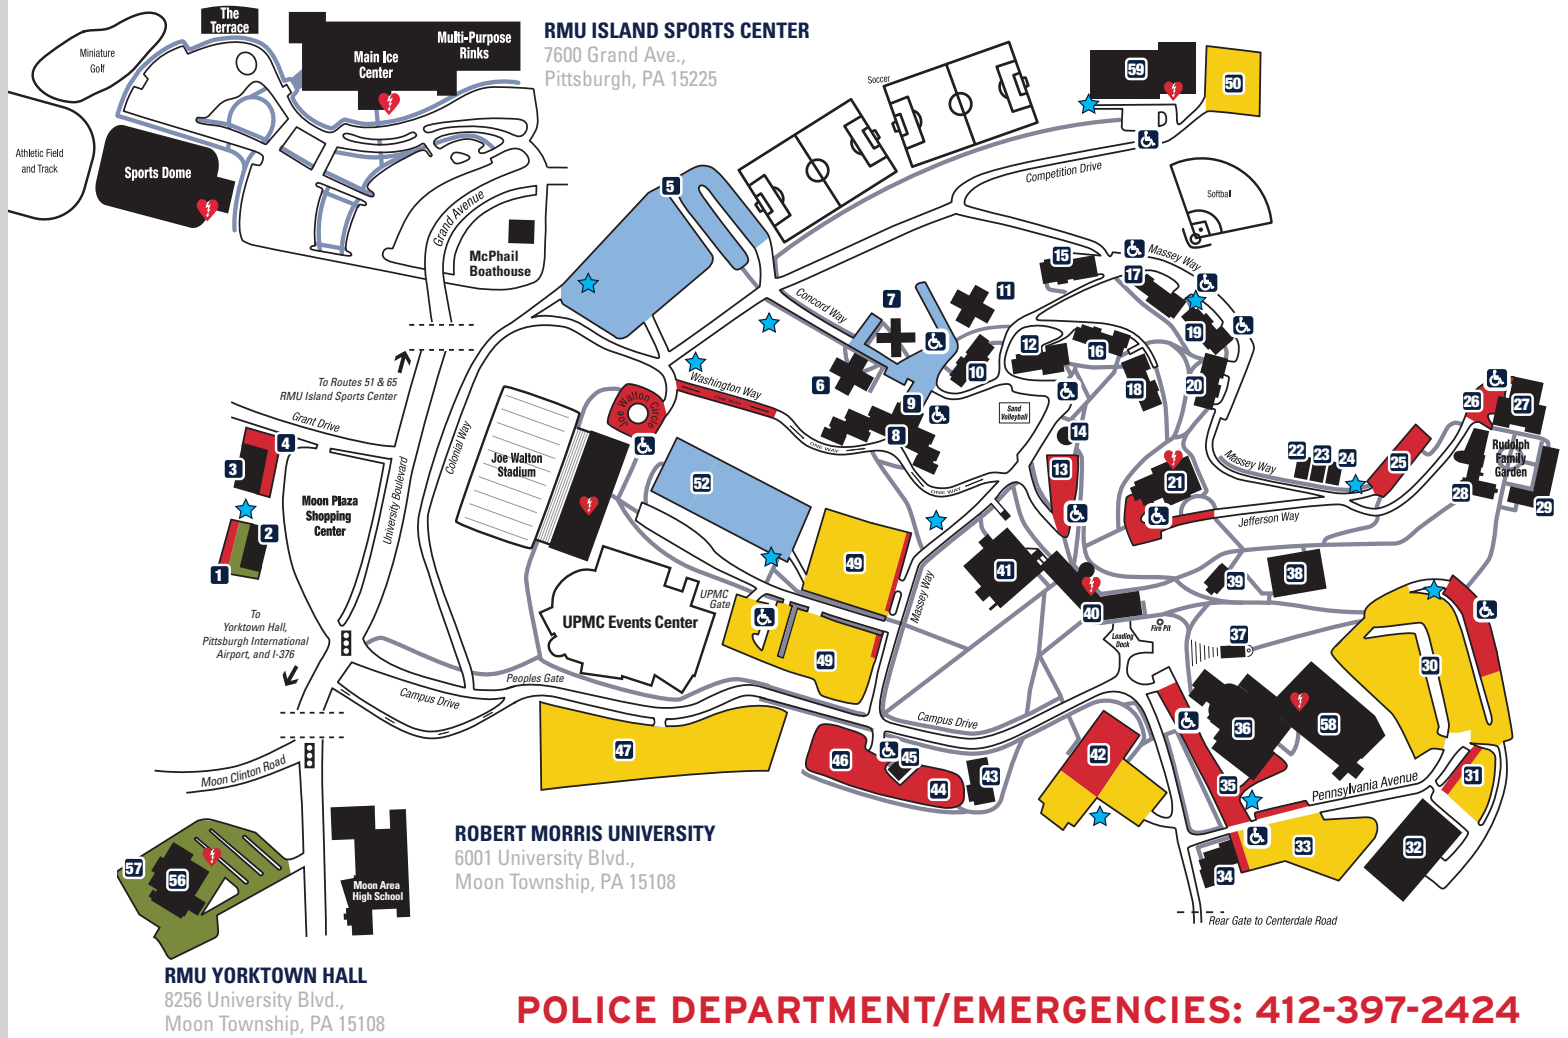

VISITORS SHOULD GO TO BARRY CENTER FOR PARKING INFORMATION.

- AUTOMATED EXTERNAL HEART DEFIBRILLATOR**
- BLUE LIGHT EMERGENCY PHONES**
- DISABLED PARKING**
- FACULTY/STAFF PARKING**
- GENERAL PARKING**
- OVERNIGHT PARKING**
- YORKTOWN/BRADDOCK PARKING**

Jefferson Center*	21
John Jay Center*	36
Lafayette Center*	29
Library	40
Lexington Hall*	7
Madison Hall	20
Marshall Hall	10
Massey Hall	27
Melvin D. Teetz Alumni House*	23
Monroe Hall	19
Nicholson Center	40
Patrick Henry Center*	41
Police (Barry Center)*	45

Revere Center*	43
Recreation and Fitness Center*	59
Royal Chapel*	37
Rooney House	24
Ross Hall	12
Salem Hall*	11
Scaife Hall	58
Snee-Reinhardt Media Arts House*	22
Washington Hall	8
Wheatley Center*	32
Yorktown Hall*	56

PARKING AREAS

Barry Center Lot	46
Braddock Lot	1
Colonial Way Lot	5
Gazebo Lot	13
Events Center Lower Lot	47
Events Center Upper Lot	49
Facilities Lot	4
Upper John Jay Lot	35
Lower John Jay Lot	33
Massey Hall Lot	26
Upper Massey Lot	30
Lower Massey Lot	25
Nicholson Center Lot	42
Recreation and	